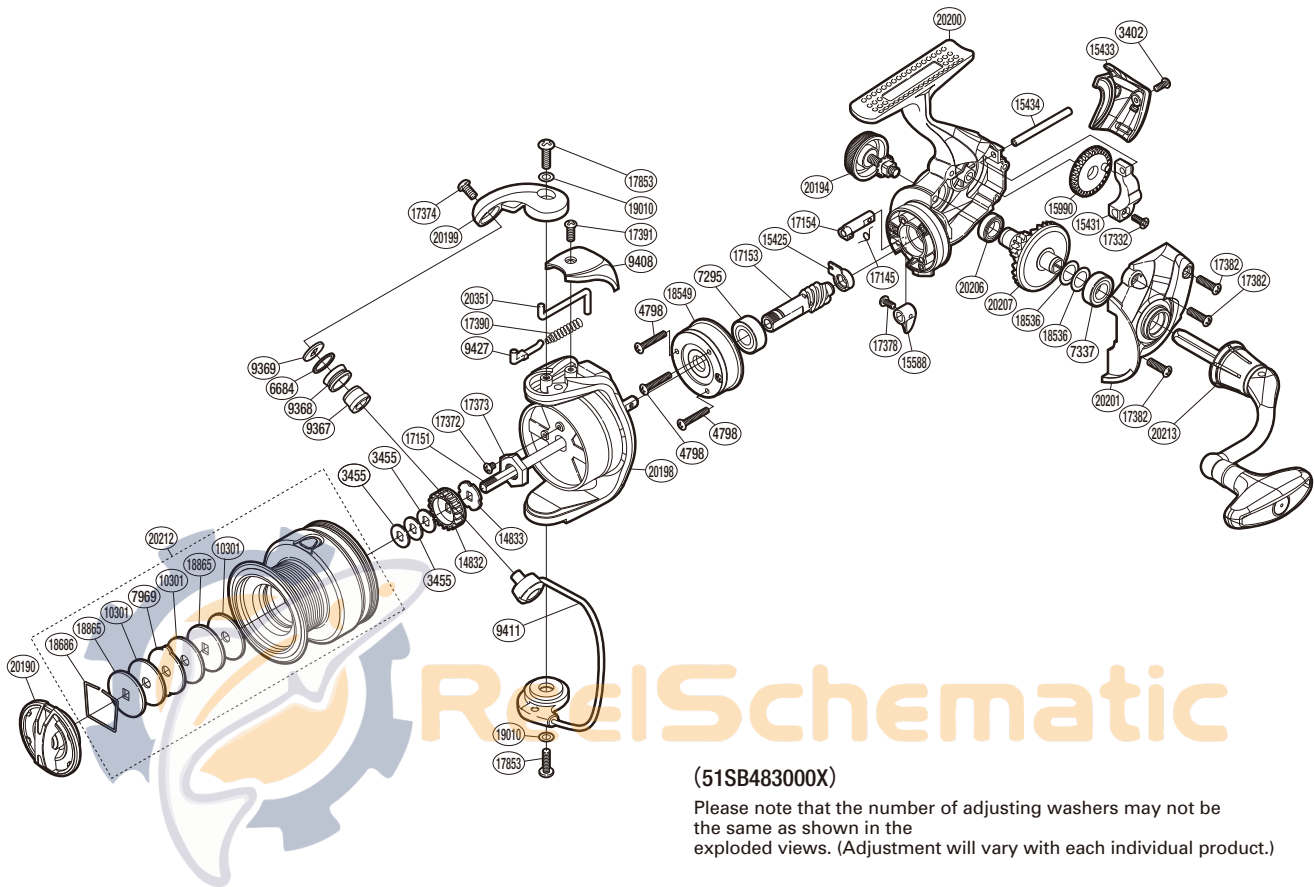

SHIMANO

SIENNA

SNC3000FG

Part No.	Description	Part No.	Description	Part No.	Description
RD 3402	Screw	RD15431	Oscillating Slider	RD17853	Screw
RD 3455	Spool Washer	RD15433	Rear Protector	RD18536	Washer
RD 4798	Screw	RD15434	Oscillating Guide	RD18549	Roller Clutch Assembly
RD 6684	Line Roller Spacer	RD15588	Anti-Reverse Lever	RD18686	Drag Washers Retainer
RD 7295	Ball Bearing	RD15990	Oscillating Gear	RD18865	Key Washer
RD 7337	Ball Bearing	RD17145	Anti-Reverse Cam Spring	RD19010	Washer
RD 7969	Eared Washer	RD17151	Main Shaft	RD20190	Drag Knob
RD 9367	Line Roller Bushing	RD17153	Pinion Gear	RD20194	Handle Screw Cap
RD 9368	Line Roller	RD17154	Anti-Reverse Cam	RD20198	Rotor
RD 9369	Line Roller Washer	RD17332	Screw	RD20199	Bail Arm
RD 9408	Bail Spring Cover	RD17372	Screw	RD20200	Body
RD 9411	Bail Assembly	RD17373	Rotor Nut	RD20201	Side Cover
RD 9427	Bail Spring Guide	RD17374	Screw	RD20206	Ball Bearing
RD10301	Drag Washer	RD17378	Screw	RD20207	Drive Gear
RD14832	Spool Support A	RD17382	Screw	RD20212	Spool Assembly
RD14833	Spool Support B	RD17390	Bail Spring	RD20213	Handle Assembly
RD15425	Pinion Gear Bushing	RD17391	Screw	RD20351	Bail Trip Lever